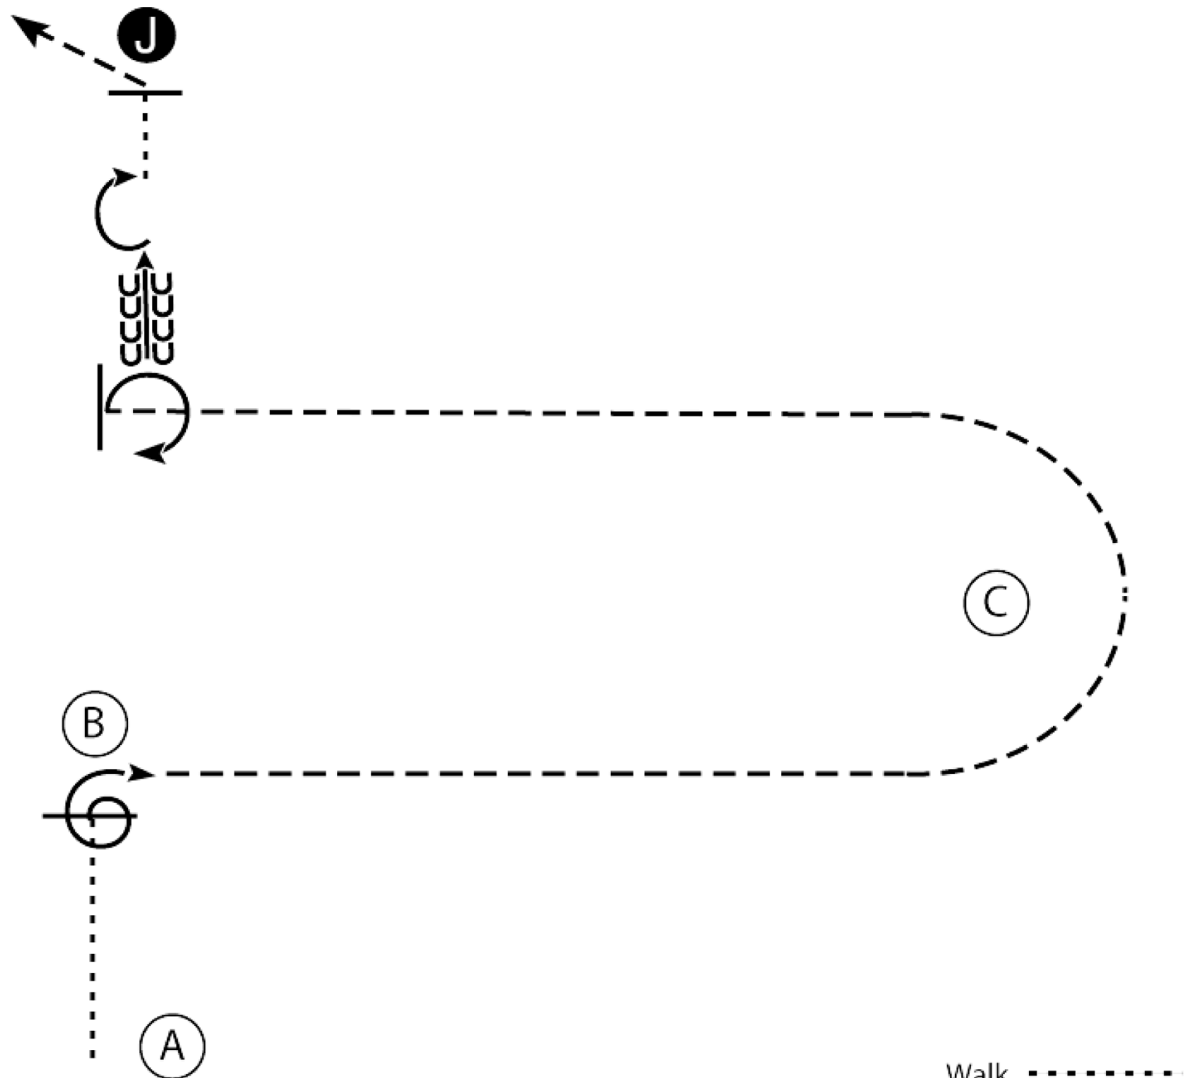

## Showmanship at Halter (Open)

Show Date: 2+3 /11/ 2024

w w w . H o r s e S h o w P a t t e r n s . c o m

w w w . H o r s e S h o w P a t t e r n s . c o m

1. Walk from A to B. At B stop.
2. Perform a 450 degree turn and trot around C.
3. Stop when even with B. Perform a 270 degree turn and back 5 steps.
4. Perform a 180 degree turn. Walk to the Judge and set up for inspection.
5. When dismissed trot to the line-up.