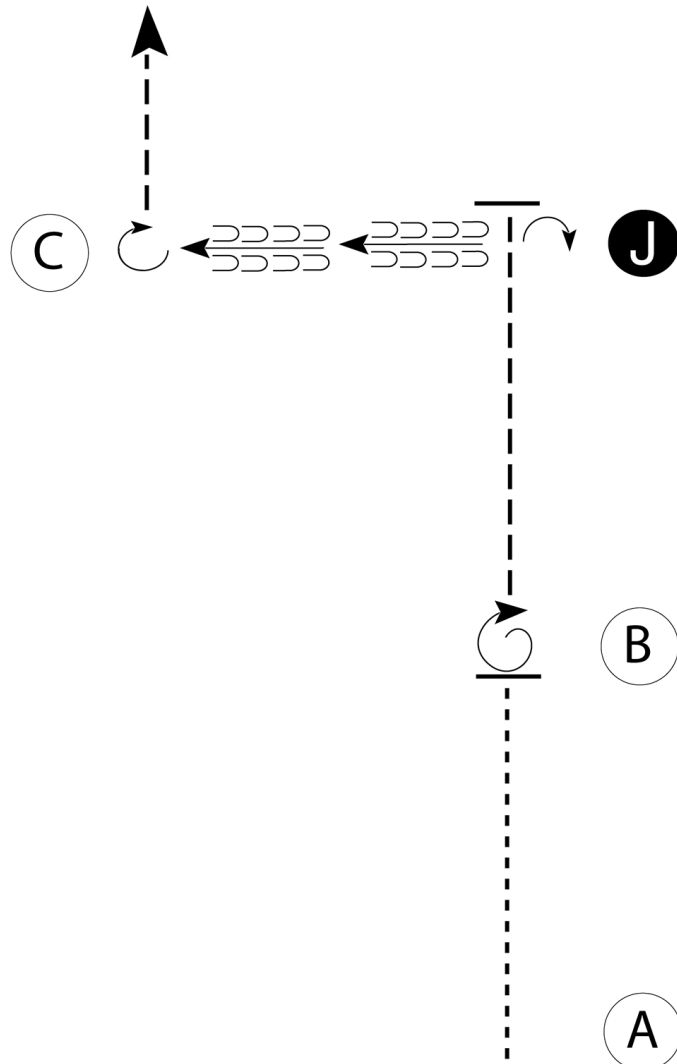

MSR SA WRR Drezura + AQHA Show

Showmanship at Halter (Youth & Amateur)

Show Date: 2+3 /11/ 2024

w w w . H o r s e S h o w P a t t e r n s . c o m

w w w . H o r s e S h o w P a t t e r n s . c o m