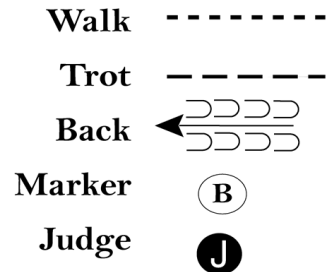

## Showmanship at Halter (Youth & Amateur)

Show Date: 2+3 /11/ 2024

w w w . H o r s e S h o w P a t t e r n s . c o m

w w w . H o r s e S h o w P a t t e r n s . c o m

Be ready at A.

1. Walk A to B.
2. Stop at B and perform a 360 degree turn.
3. Trot until even with Judge.
4. Stop and perform a 90 degree turn; set up for inspection.
5. When dismissed, back to C.
6. Perform a 270 degree turn and trot straight away.