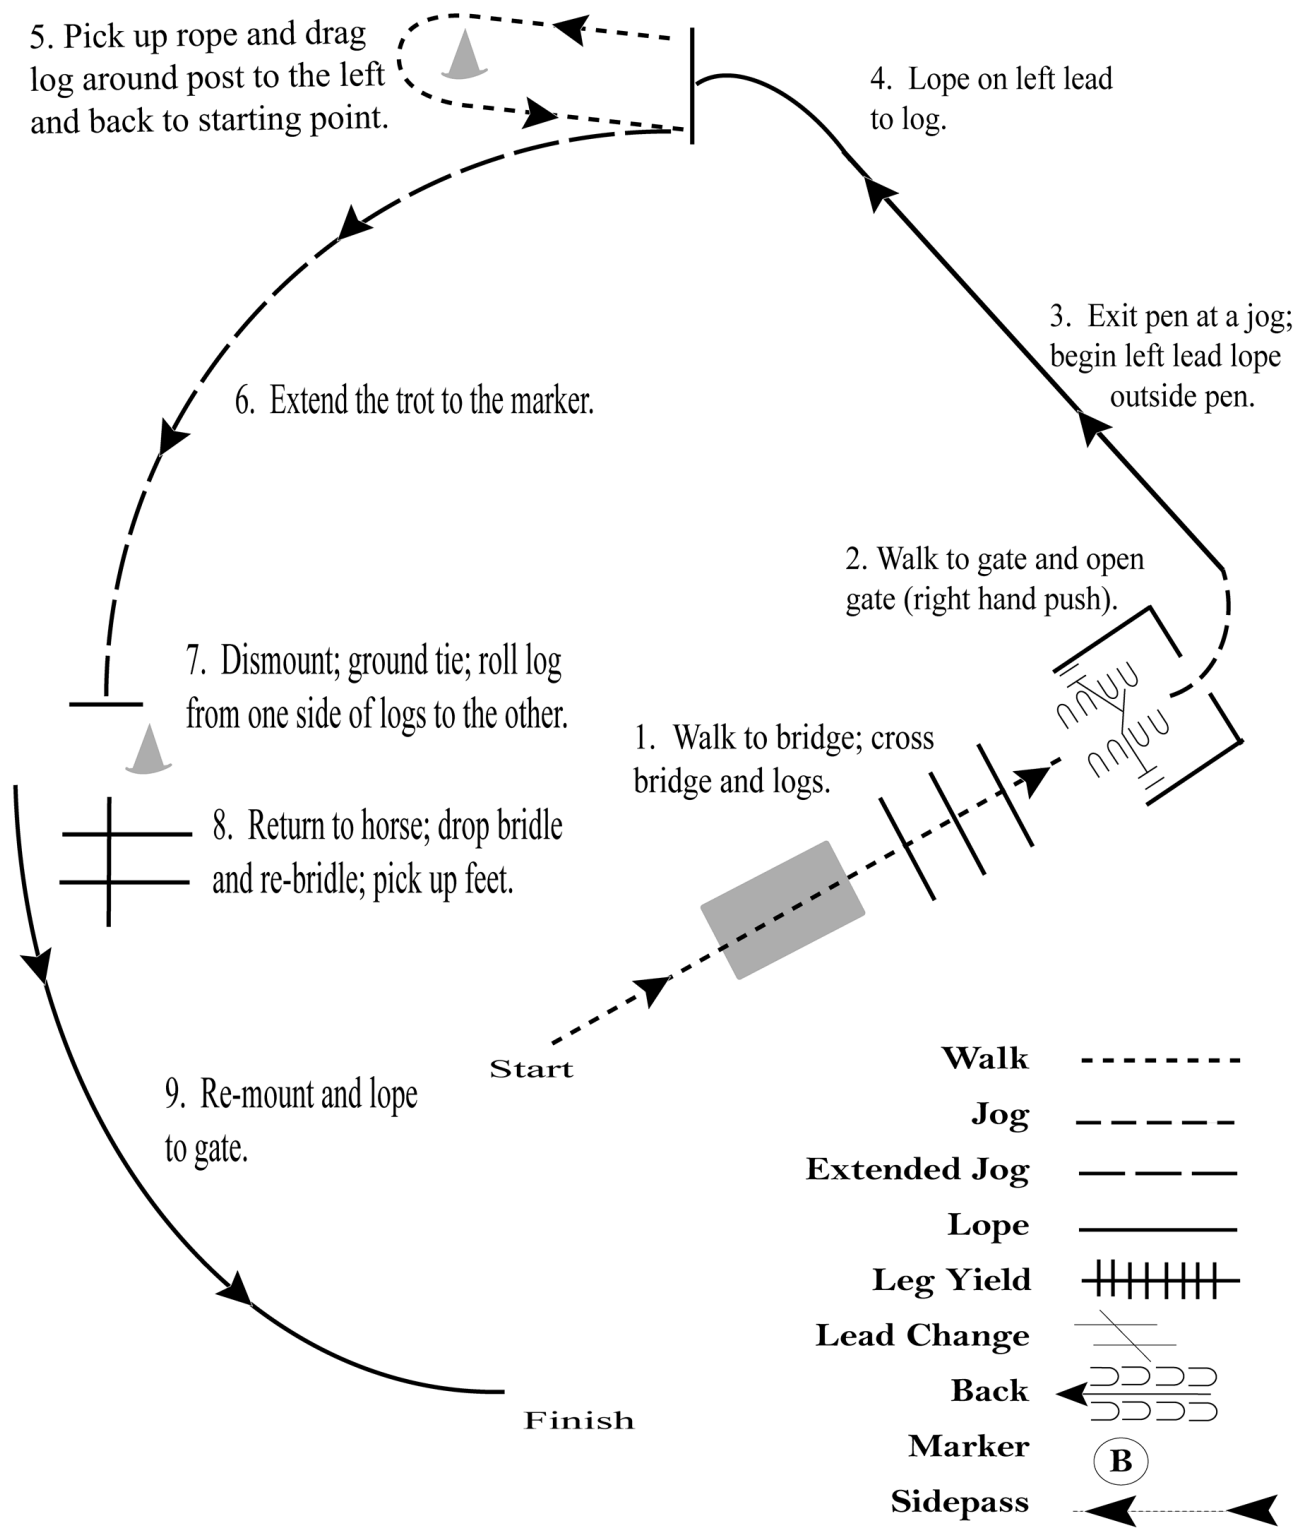

MSR SA WRR Drezura + AQHA Show

Ranch Trail (Youth & Amateur = Pick up , no Drag)

Show Date: 2+3 /11/ 2024

www.HorseShowPatterns.com

www.HorseShowPatterns.com

[RT/5]

Pattern Provided by:
Le Roux Cedric