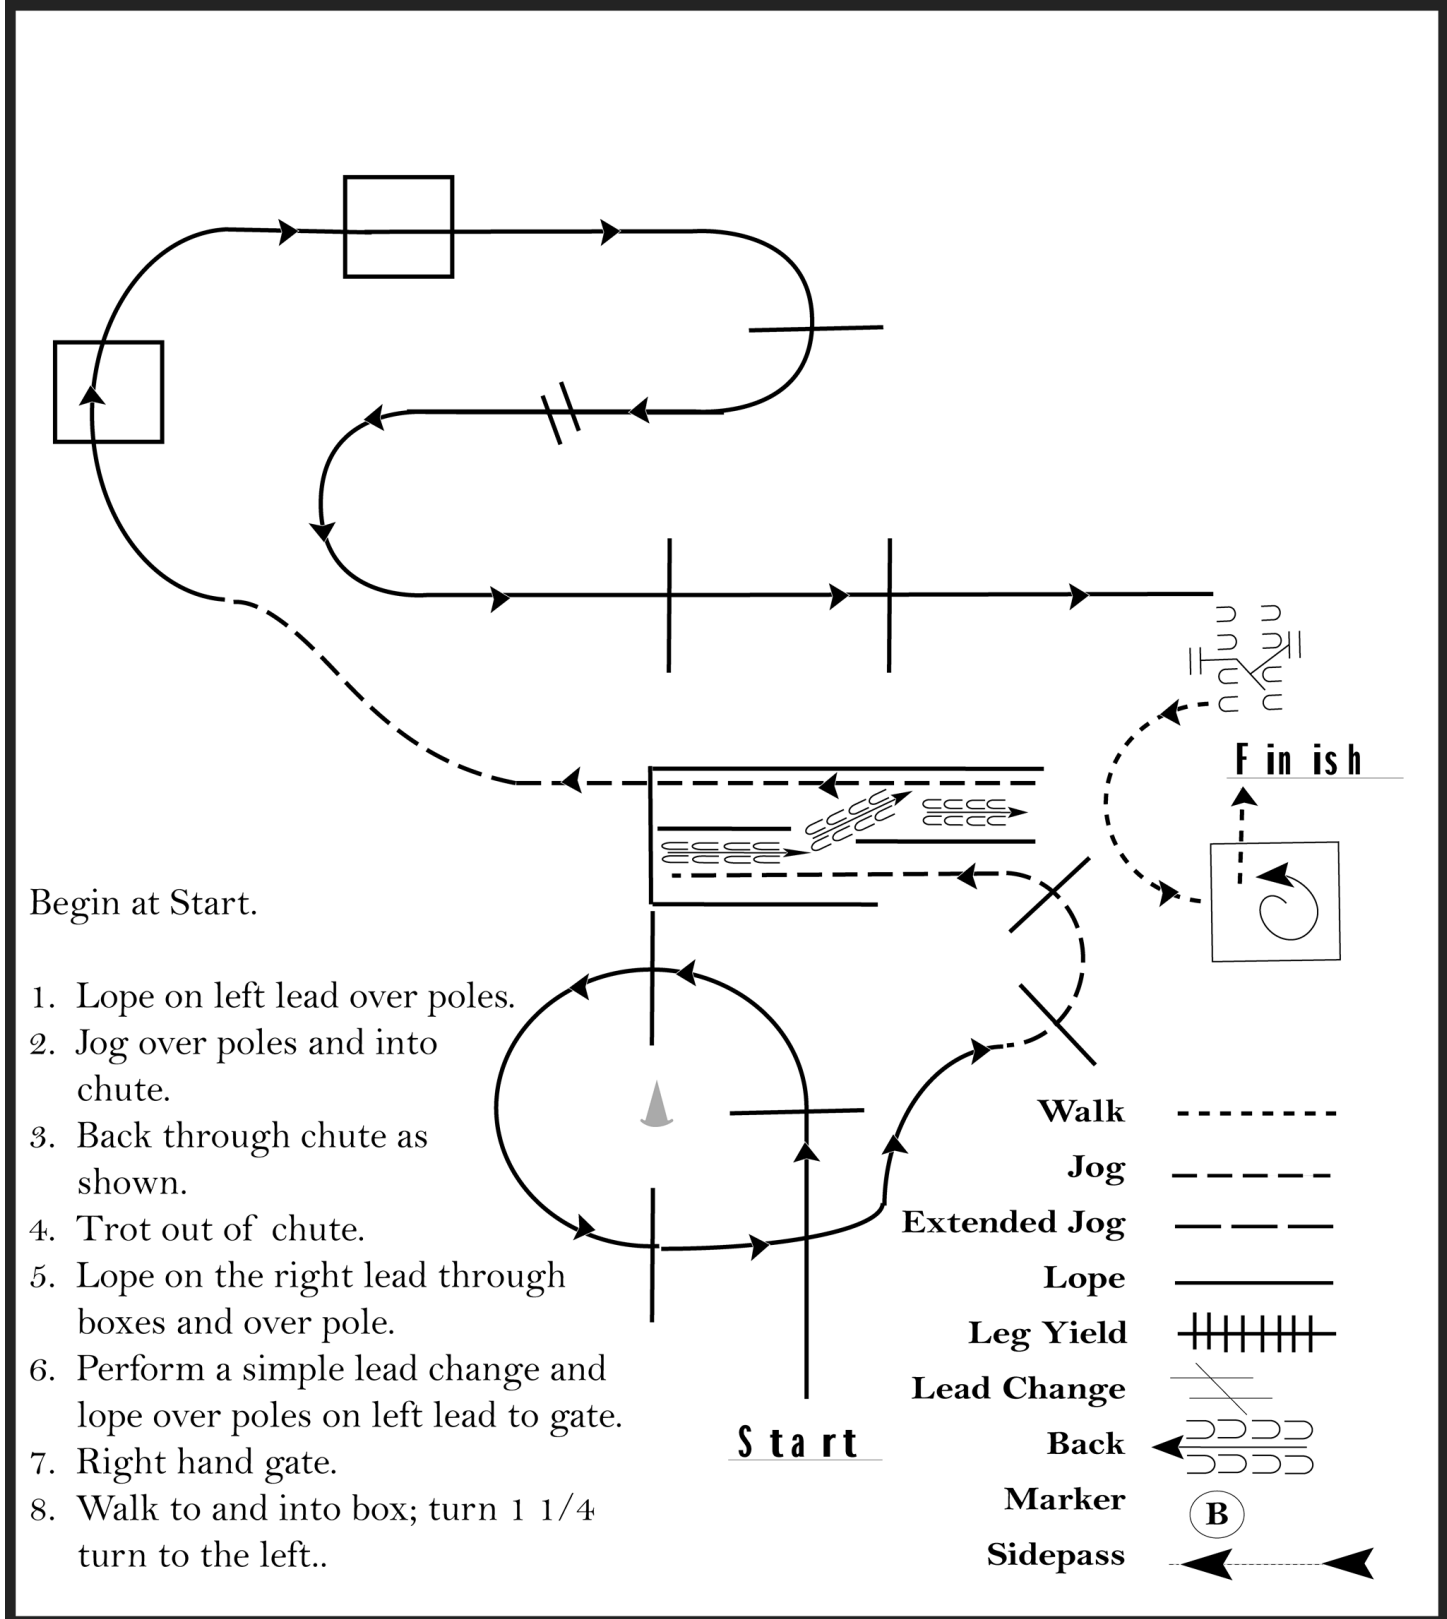

MSR SA WRR Drezura + AQHA Show

Trail (Youth & Amateur & Open)

Show Date: 2+3 /11/ 2024

w w w . H o r s e S h o w P a t t e r n s . c o m

w w w . H o r s e S h o w P a t t e r n s . c o m

Begin at Start.

1. Lope on left lead over poles.
2. Jog over poles and into chute.
3. Back through chute as shown.
4. Trot out of chute.
5. Lope on the right lead through boxes and over pole.
6. Perform a simple lead change and lope over poles on left lead to gate.
7. Right hand gate.
8. Walk to and into box; turn 1 1/4 turn to the left..

Walk	-----
Jog	- - - - -
Extended Jog	- - - - -
Lope	—————
Leg Yield	|||||
Lead Change	///
Back	⤵⤵⤵
Marker	Ⓚ
Sidepass	←-----→

[T/2-10]

Pattern Provided by:
Le Roux Cedric