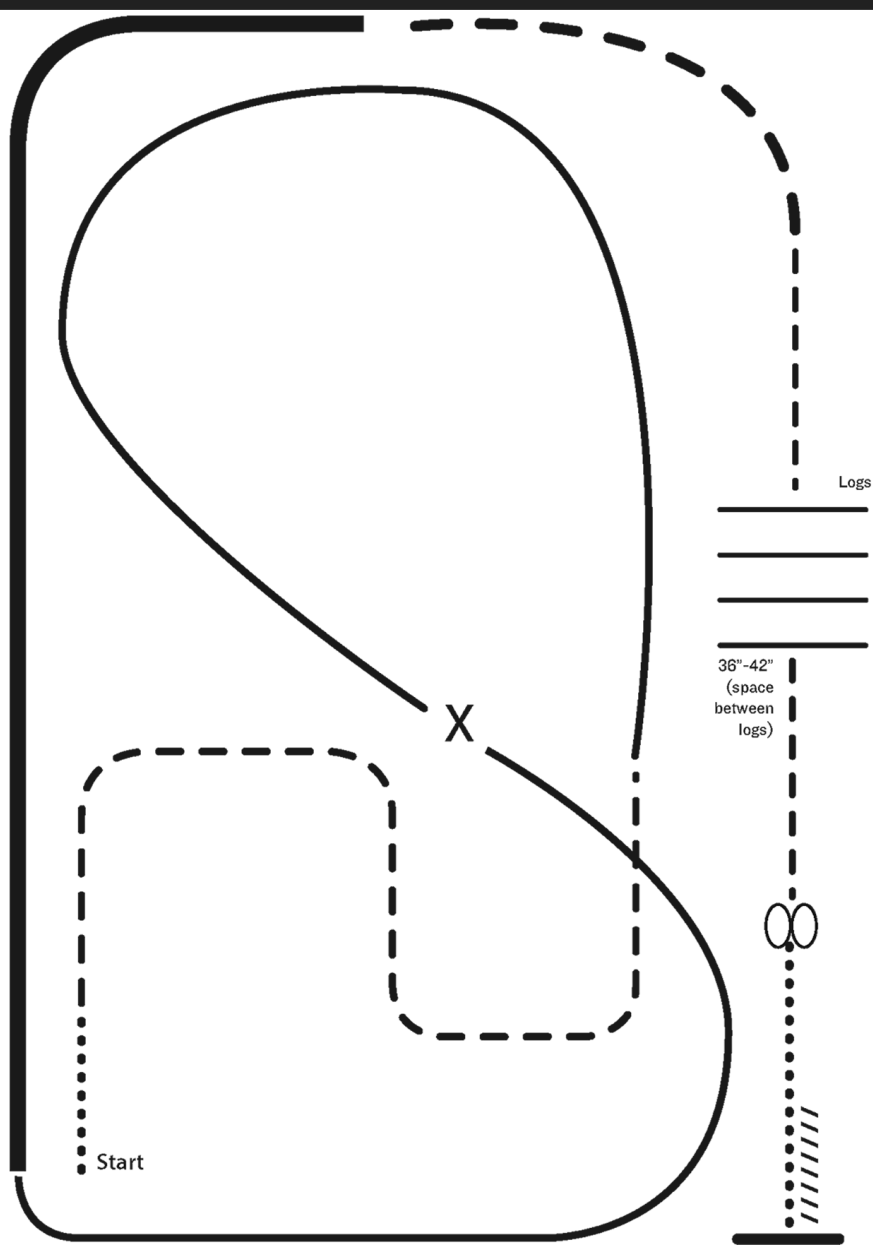

MSR SA WRR Drezura + AQHA Show

Ranch Riding (Youth & Amateur)

Show Date: 2+3 /11/ 2024

w w w . H o r s e S h o w P a t t e r n s . c o m

w w w . H o r s e S h o w P a t t e r n s . c o m

- X Lead Change
- ••• Walk
- - - Trot
- - - Ext trot
- — — Lope
- — — Ext Lope
- ////// Back

1. Walk
2. Trot serpentine
3. Lope left lead around the end of the arena and then diagonally across the arena
4. Change leads (simple or flying) and
5. Lope on the right lead around end of the arena
6. Extend lope on the straight away and around corner to the center of the arena
7. Extend trot around corner of the arena
8. Collect to a trot
9. Trot over logs
10. Stop, do 360 degree turn each direction (either direction 1st) (L-R or R-L)
11. Walk, stop and back

[RR/AQHA-3]

Pattern Provided by:
Le Roux Cedric