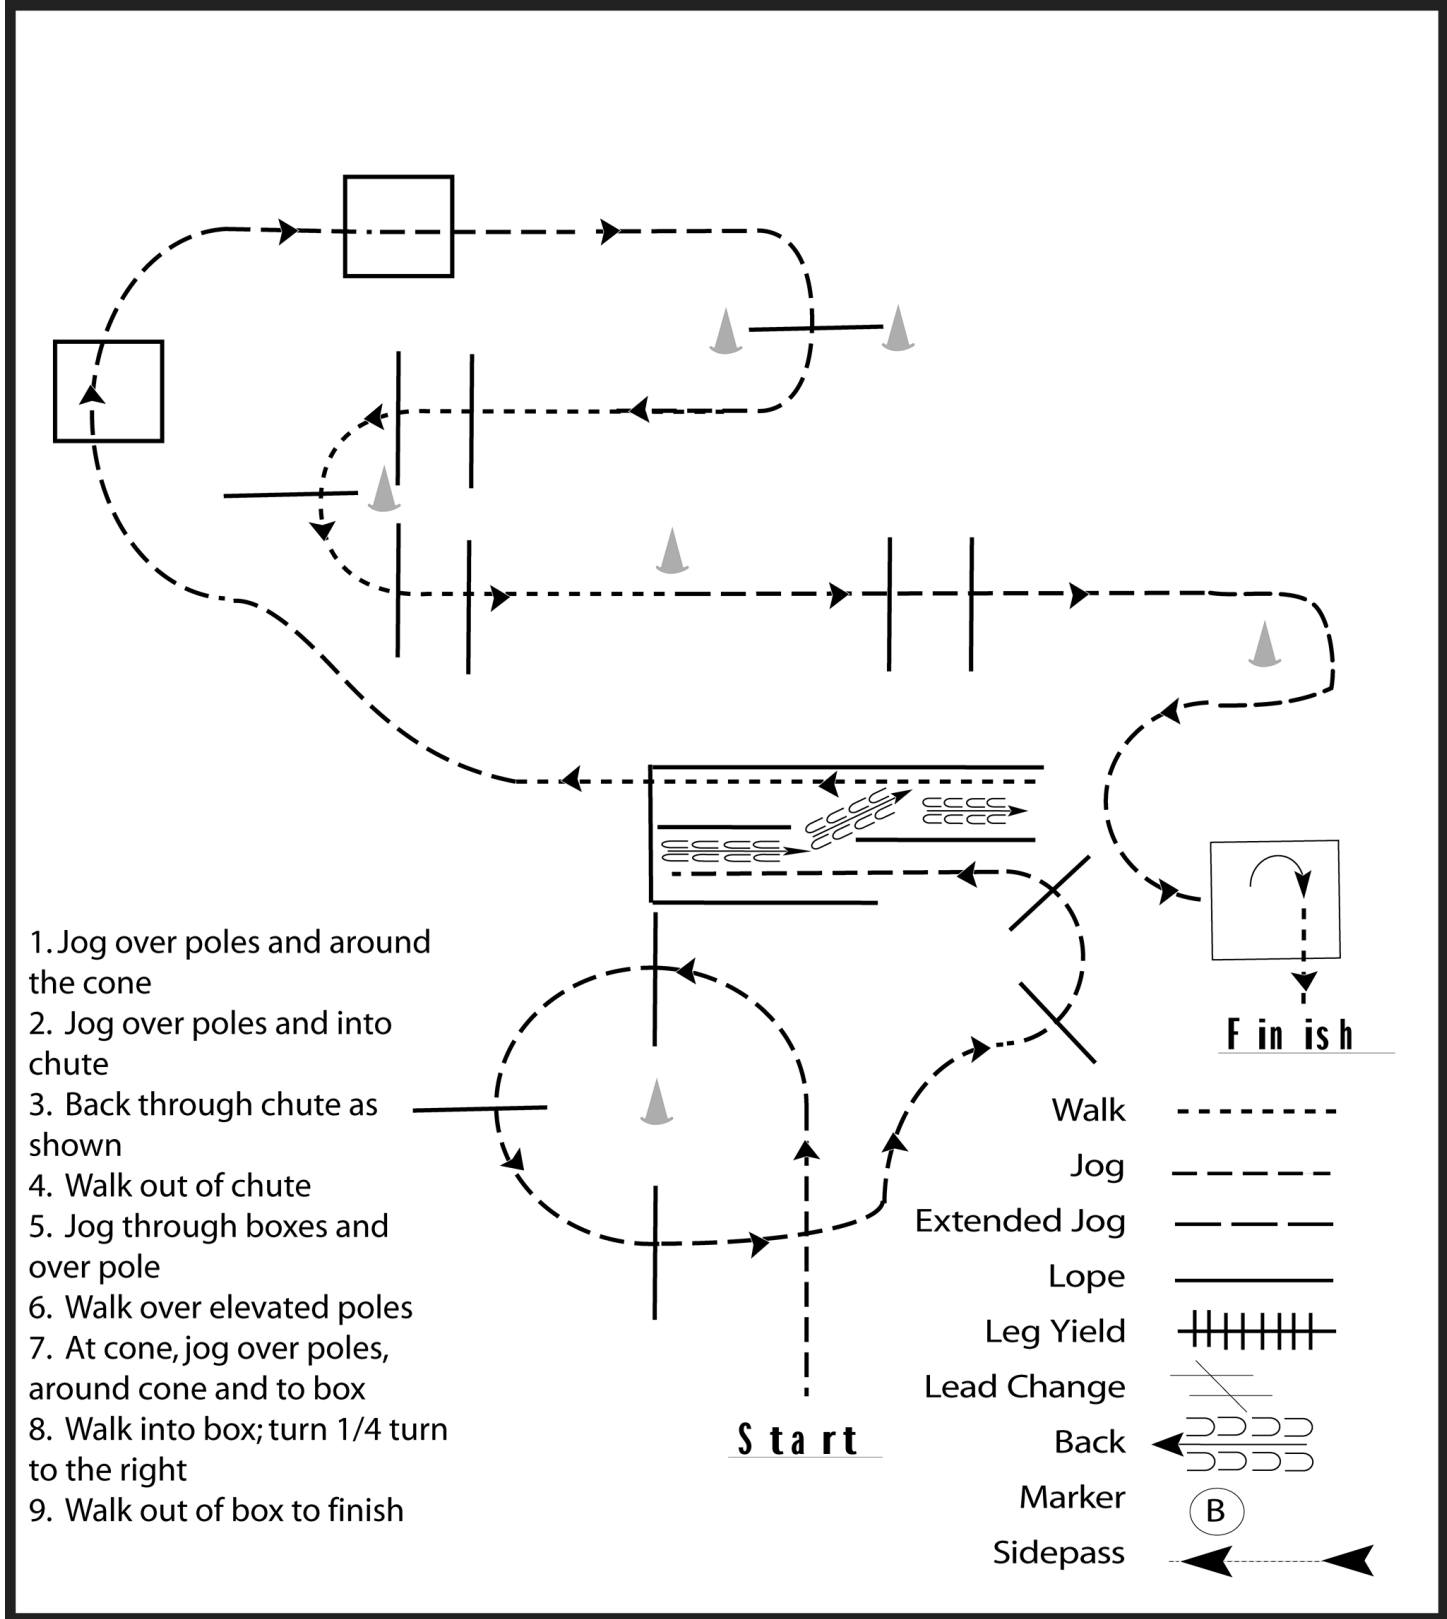

MSR SA WRR Drezura + AQHA Show

Trail (Walk & Trot)

Show Date: 2+3 /11/ 2024

w w w . H o r s e S h o w P a t t e r n s . c o m

w w w . H o r s e S h o w P a t t e r n s . c o m

1. Jog over poles and around the cone
2. Jog over poles and into chute
3. Back through chute as shown
4. Walk out of chute
5. Jog through boxes and over pole
6. Walk over elevated poles
7. At cone, jog over poles, around cone and to box
8. Walk into box; turn 1/4 turn to the right
9. Walk out of box to finish

Walk	-----
Jog	- - - - -
Extended Jog	- . - . -
Lope	—————
Leg Yield	|||||
Lead Change	///
Back	←←←
Marker	(B)
Sidepass	←-----←

[T/WT-10]

Pattern Provided by:
Le Roux Cedric