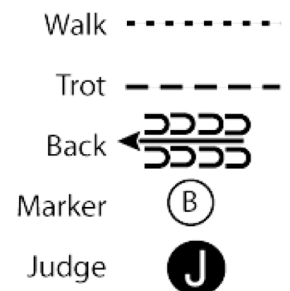

## Showmanship at Halter (Open)

Show Date: 2+3 /11/ 2024

w w w . H o r s e S h o w P a t t e r n s . c o m

w w w . H o r s e S h o w P a t t e r n s . c o m

1. Walk from A to B. At B stop.
2. Perform a 450 degree turn and trot around C.
3. Stop when even with B. Perform a 270 degree turn and back 5 steps.
4. Perform a 180 degree turn. Walk to the Judge and set up for inspection.
5. When dismissed trot to the line-up.