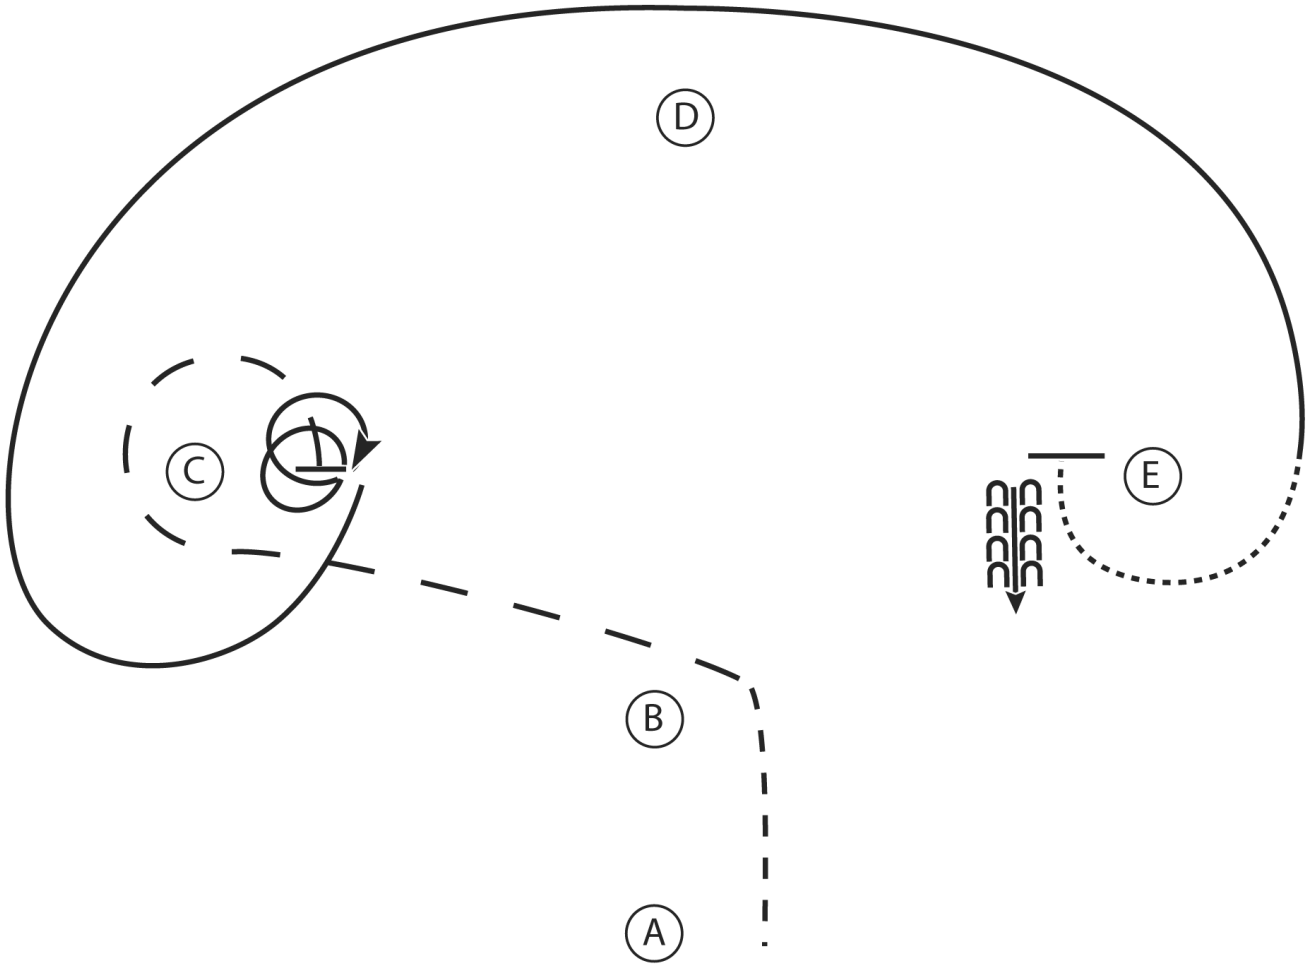

## Western Horsemanship (Open)

Show Date: 2+3 /11/ 2024

w w w . H o r s e S h o w P a t t e r n s . c o m

w w w . H o r s e S h o w P a t t e r n s . c o m

1. Jog A to B
2. Extend the jog to and around C
3. Stop at C and perform 2 360 degree spins to the right
4. Lope with speed to D
5. At D slow the lope and continue to E
6. At E walk, walk a circle around E
7. At E stop and back