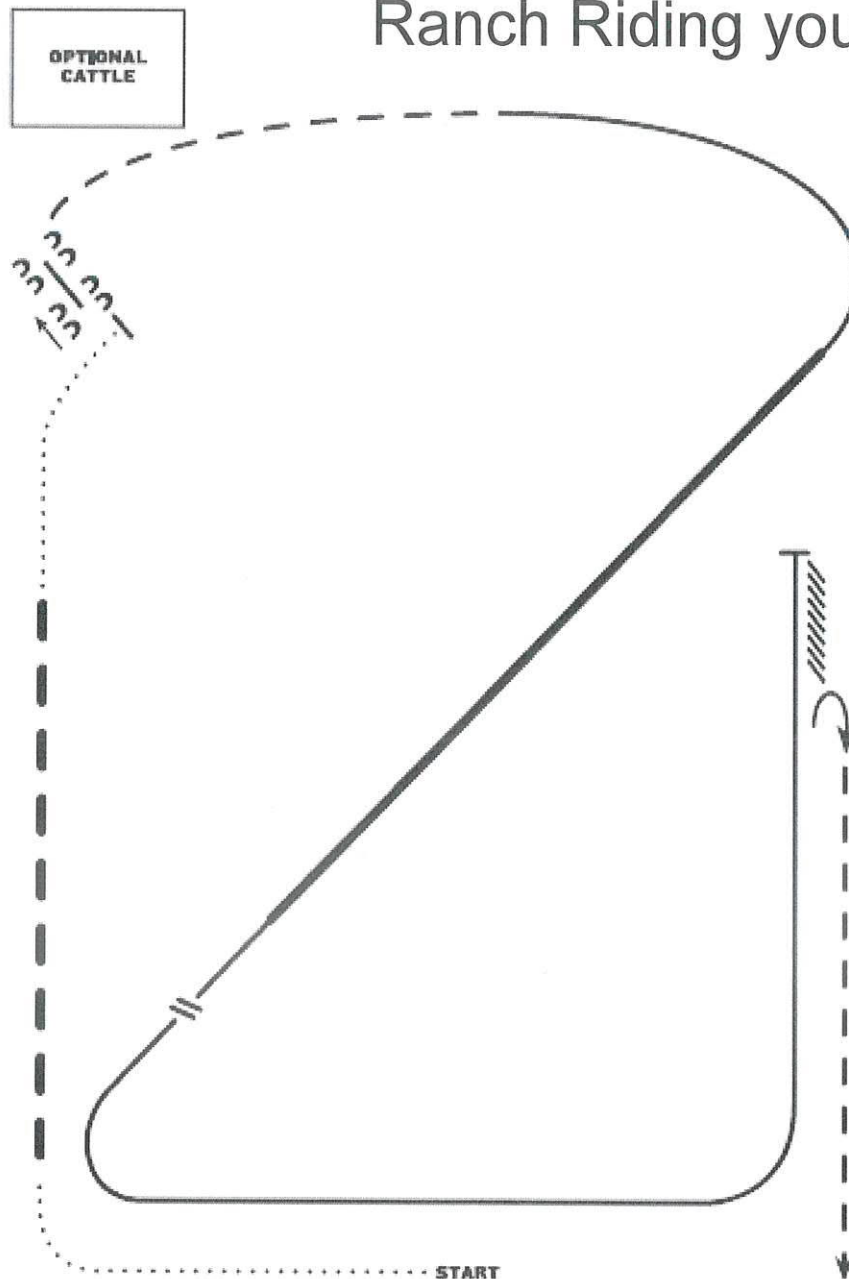

Ranch Riding youth/amateur

LEGEND	
.....	Walk
- - - - -	Grandd Walk
- - - - -	Trot
- - - - -	Grandd Trot
—————	Lope
—————	Grandd Lope
~~~~~	Back
V	Lead Change

1. Walk
2. Extended trot
3. Walk
4. Stop, side pass left over log
5. Trot
6. Lope right lead
7. Extended lope right lead
8. Collect lope and change leads (simple or flying)
9. Lope left lead
10. Stop and back
11. 1/2 turn right
12. Trot

*Note: The drawn description of this pattern is only intended for the general depiction of the pattern. Exhibitors should utilize the arena space to best exhibit their horses.*